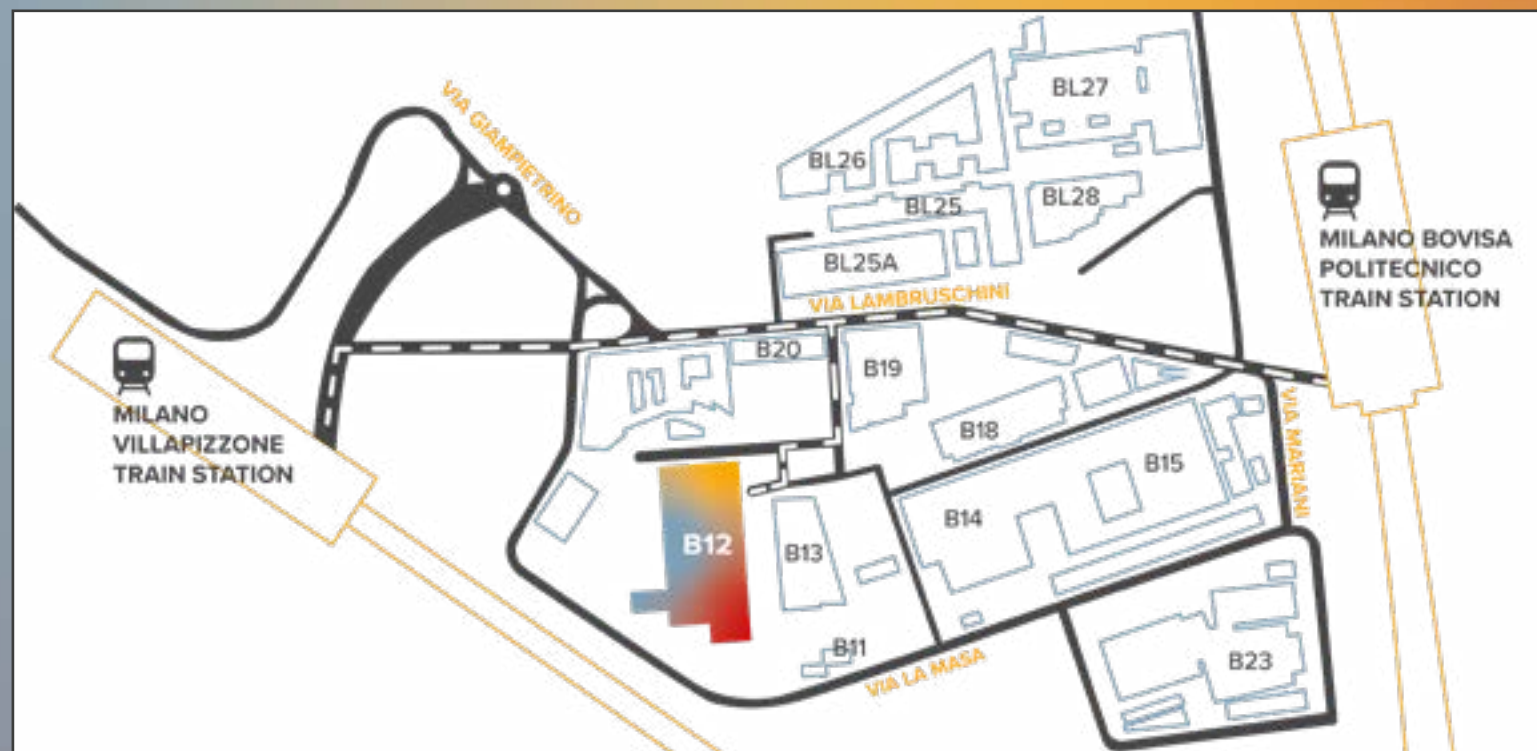

welcome week 2019

location

Politecnico Bovisa
Campus La Masa - Via La Masa, 34

everyday services

 REGISTRATION

 INFO DESK
LUGGAGE DROP OFF

 STUDENT
IDENTIFICATION
ACTIVATE YOUR
WI-FI CONNECTION

 POLIMI SPORT